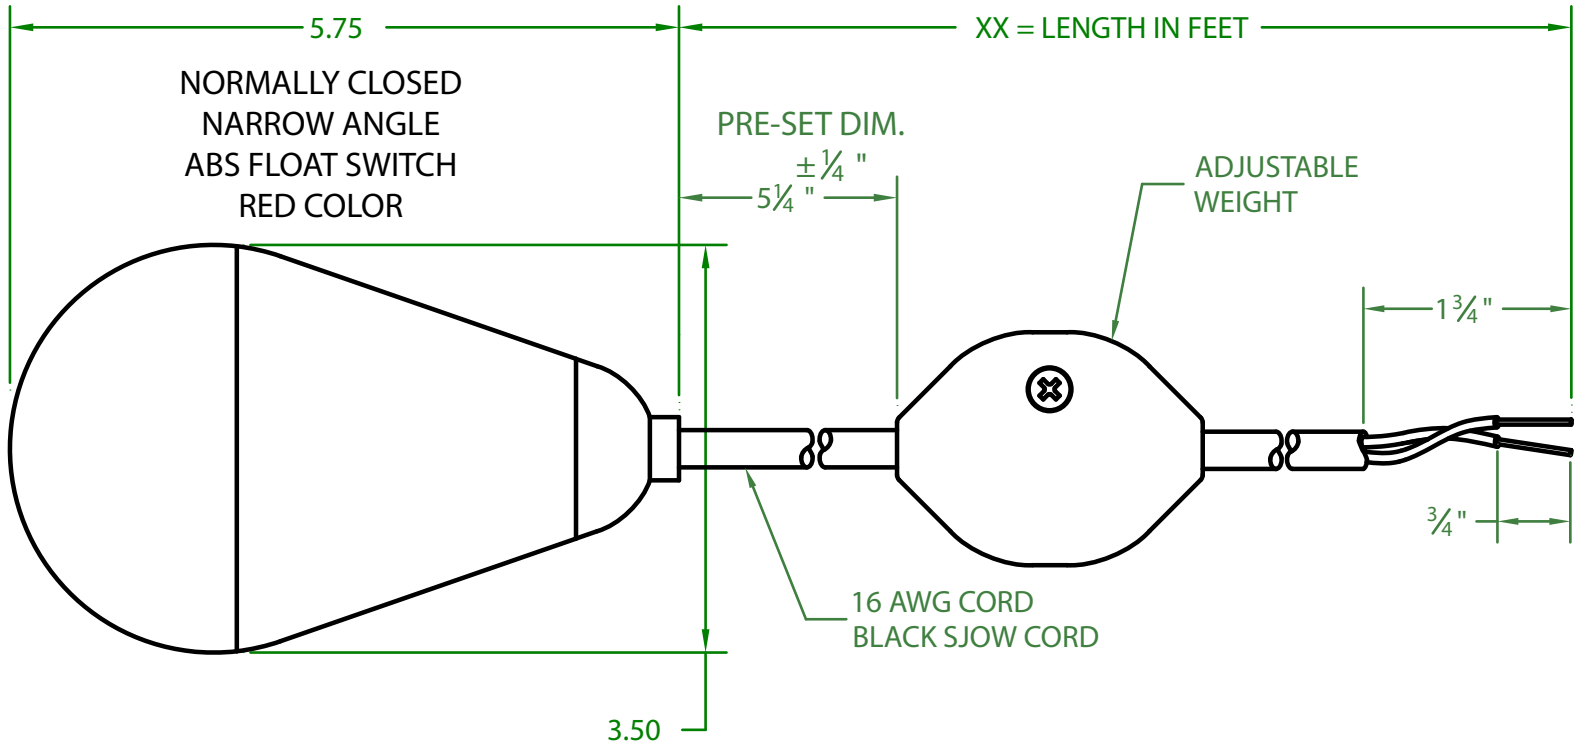

OPERATING ANGLE: CONTACTS CLOSE @ 5° ABOVE HORIZONTAL.
CONTACTS OPEN @ 5° BELOW HORIZONTAL.

ELECTRICAL RATINGS: 13 AMPS @ 120 VAC
5 AMPS @ 240 VAC

FLOAT MATERIAL: A.B.S.

E-93774

J.J.S. June 6, 2017

Contactors - Relays - Switches

<http://www.mdious.com>